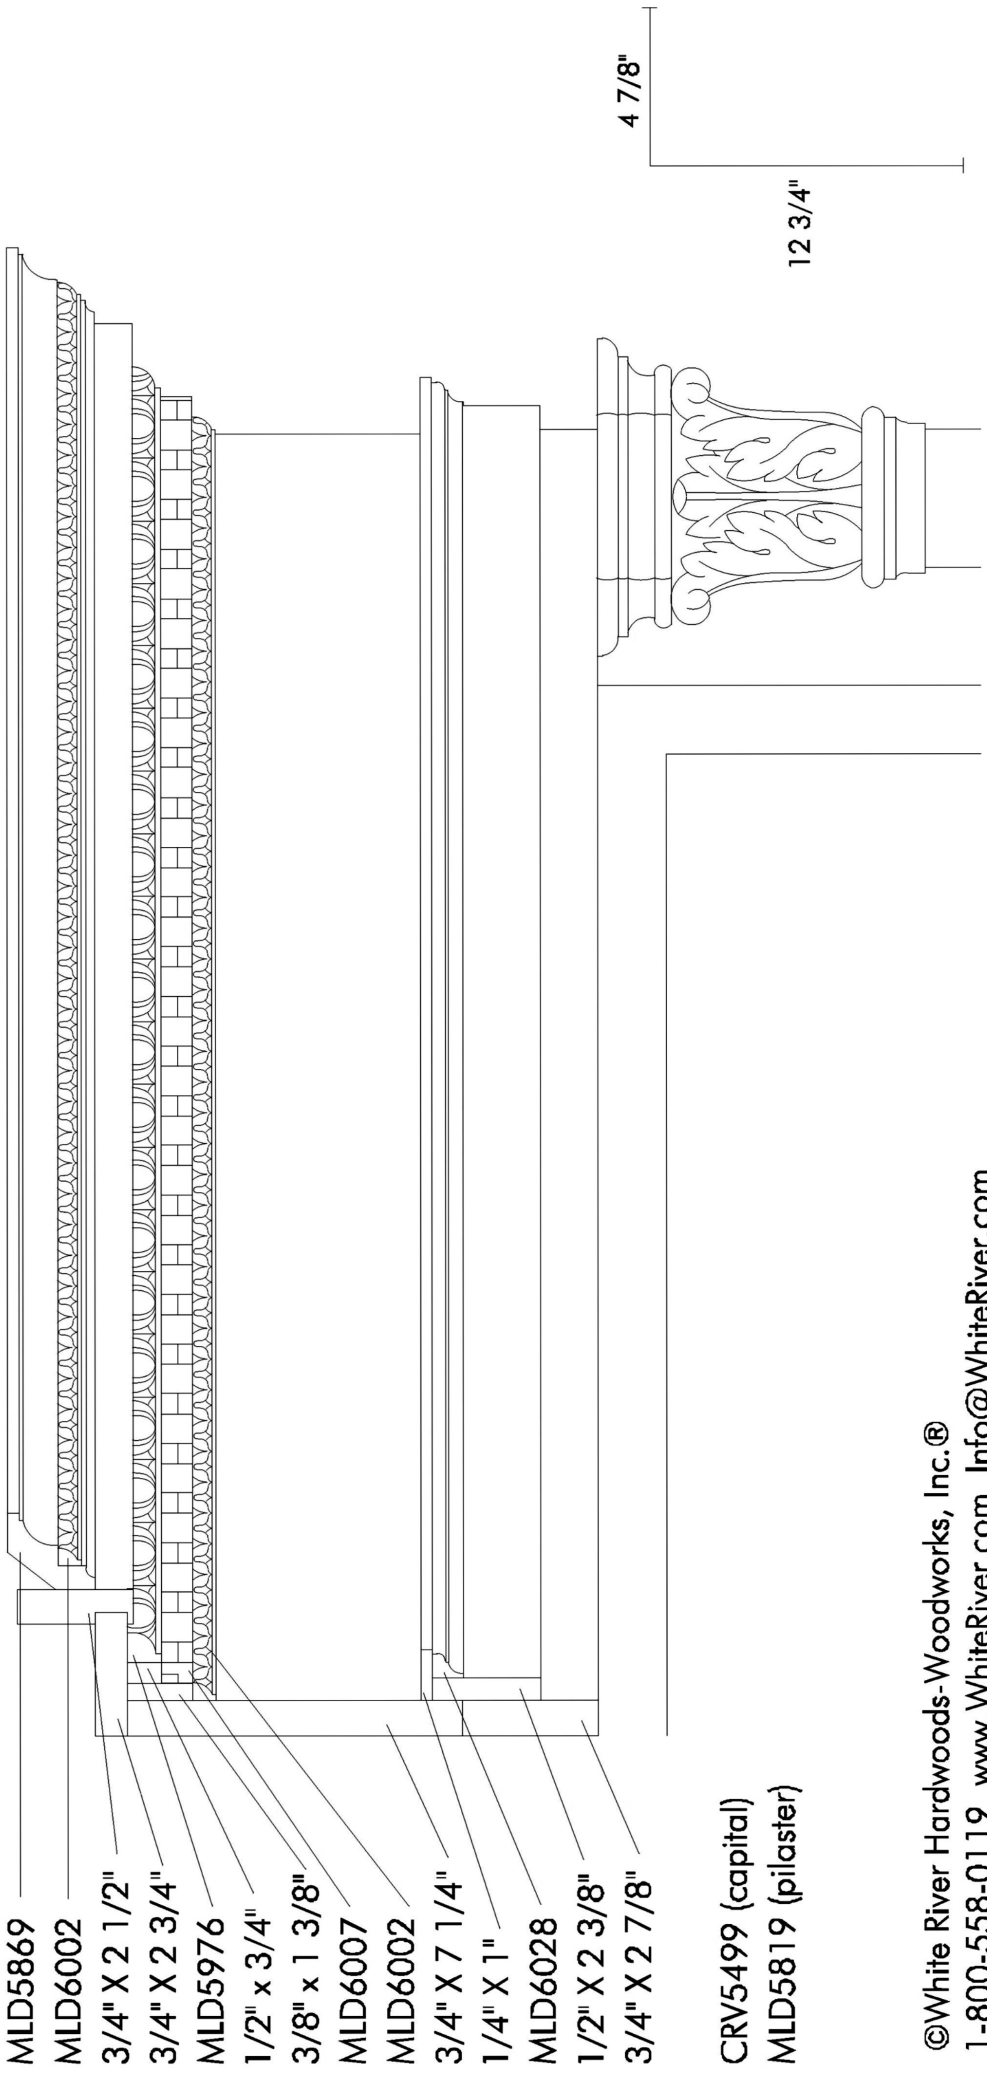

Cabinetry Concept for  
 10' Corinthian -  
 Option 2

- MLD5869
- MLD6002
- 3/4" X 2 1/2"
- 3/4" X 2 3/4"
- MLD5976
- 1/2" x 3/4"
- 3/8" x 1 3/8"
- MLD6007
- MLD6002
- 3/4" X 7 1/4"
- 1/4" X 1"
- MLD6028
- 1/2" X 2 3/8"
- 3/4" X 2 7/8"

- CRV5499 (capital)
- MLD5819 (pilaster)

12 3/4"  
 4 7/8"