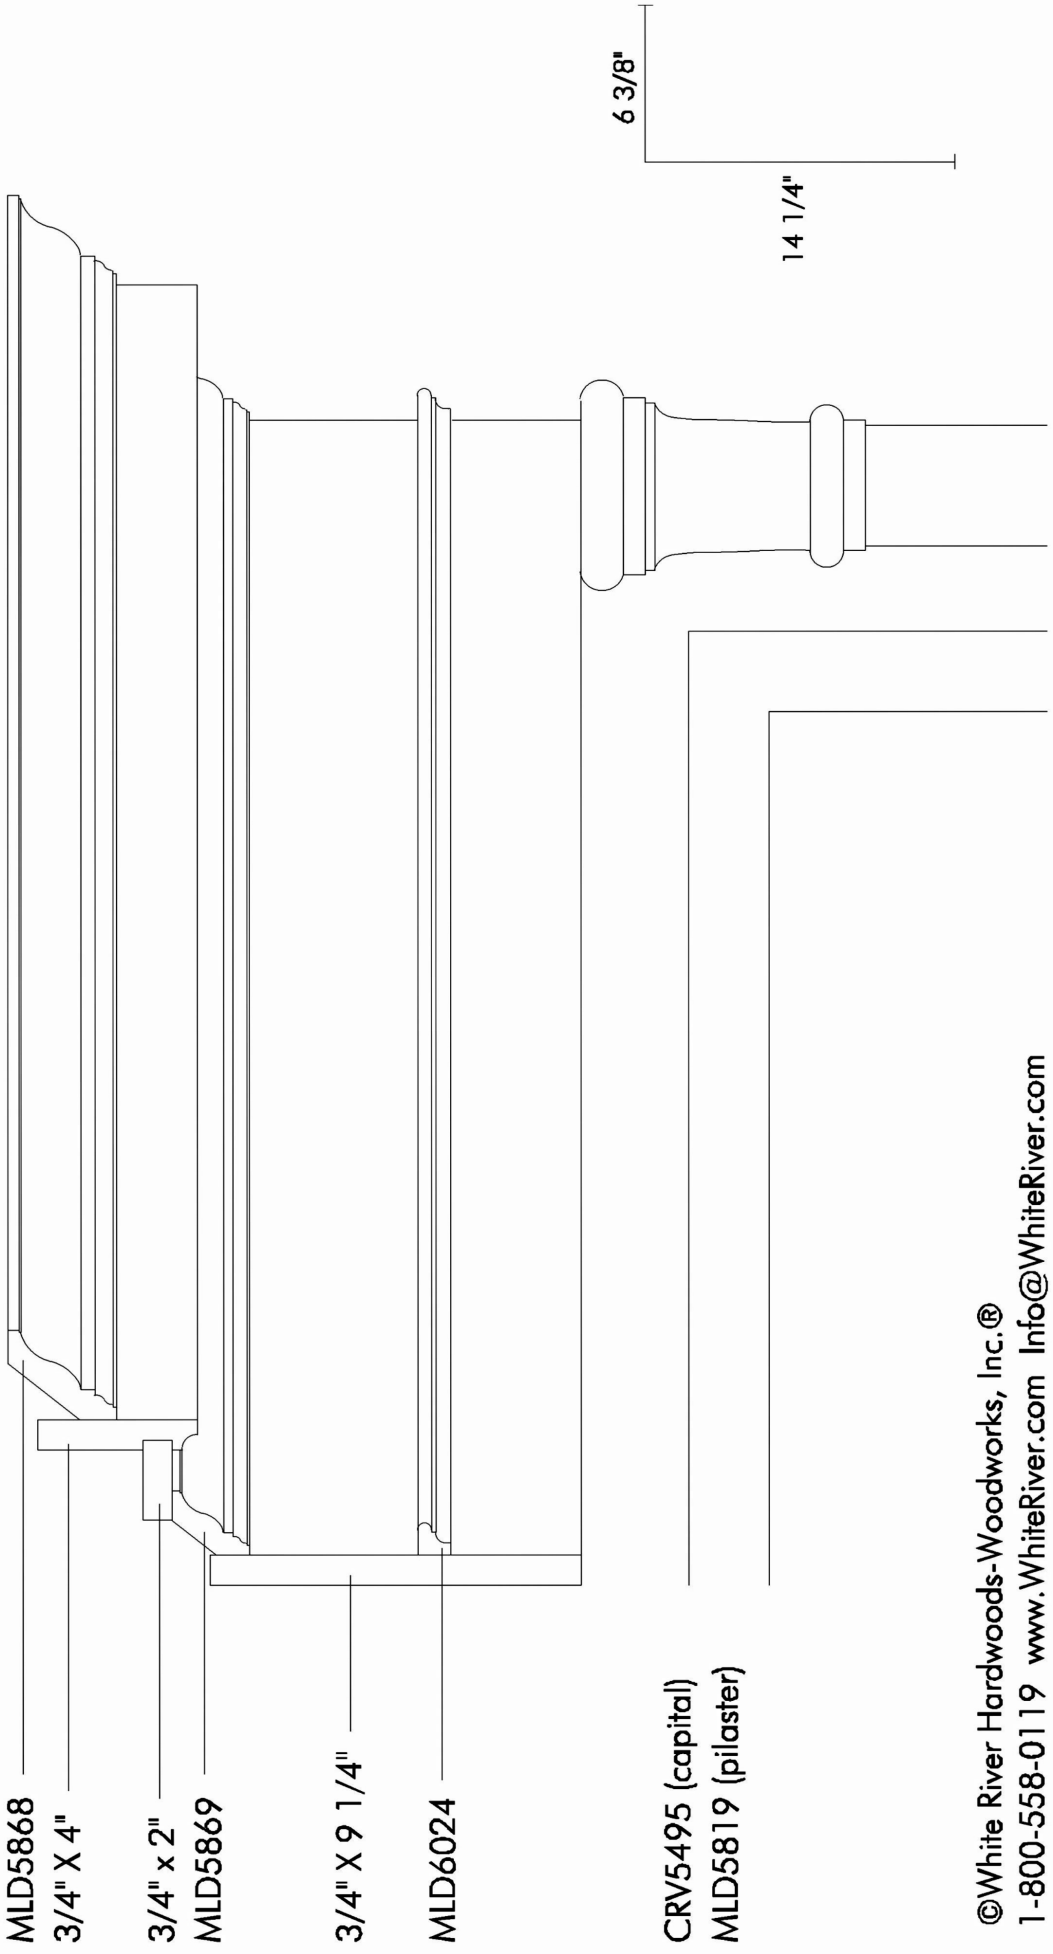

Cabinetry Concept for 9' Tuscan - Option 1

©White River Hardwoods-Woodworks, Inc.®
 1-800-558-0119 www.WhiteRiver.com Info@WhiteRiver.com