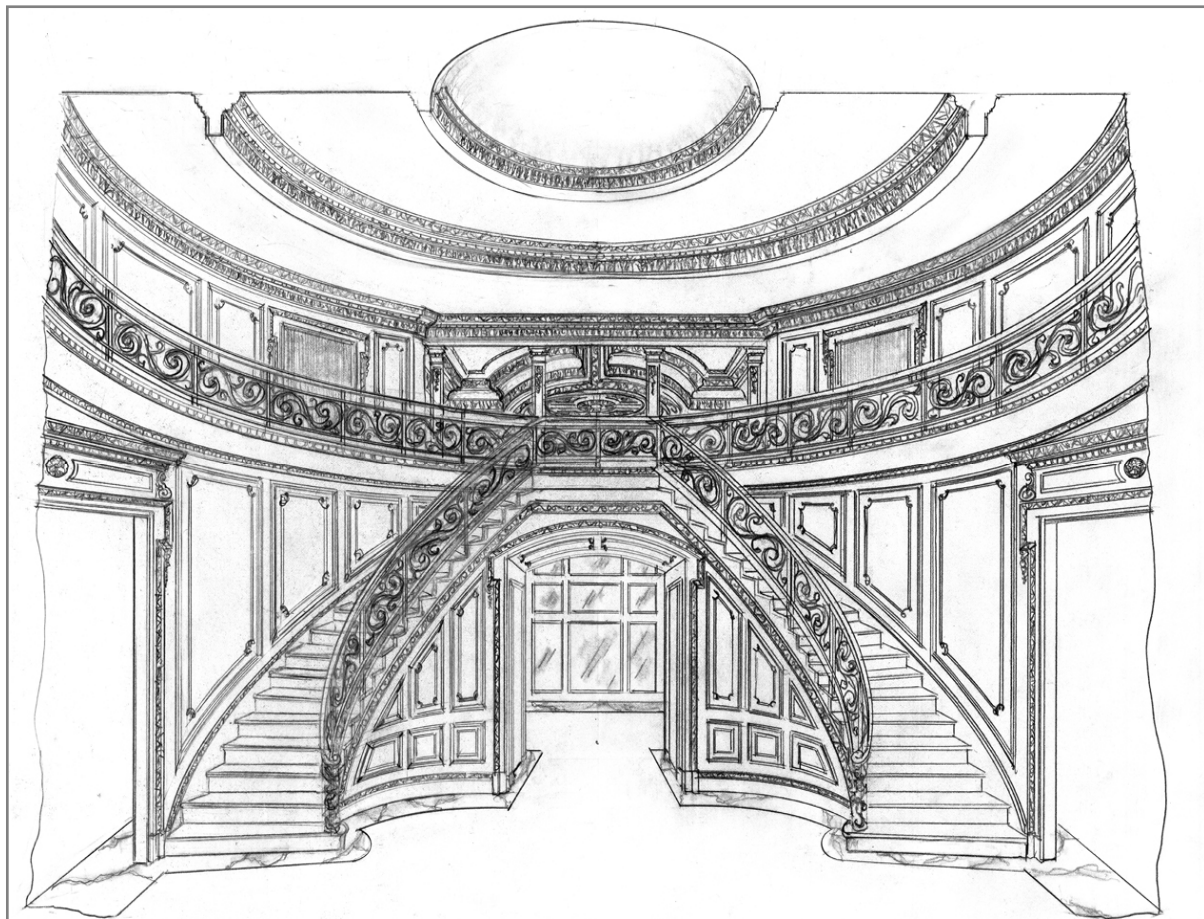

We give you this....Curved millwork, handcarved elements, well-proportioned
accoutrements, period millwork packages. Professional, custom renderings
and room elevations – designed with a personal consultation at your home.

Make your dreams come true.